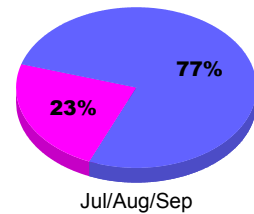

Membership Results
2010-2011

Membership
2009-2010

Month	Net Memb Goal	Actual New Memb	Actual Dropped Memb	Gain/Loss of Memb	Gain/Loss of Memb
Jul/Aug/Sep	40	29	-29	0	-3
Totals	40	29	-29	0	-3

Membership Results 2010-2011

Goal, New, Dropped, Gain/Loss

Comparison of Membership Gain/Loss

Current Year Compared to the Previous Year

Gender Comparison 2010-2011

■ Male ■ Female