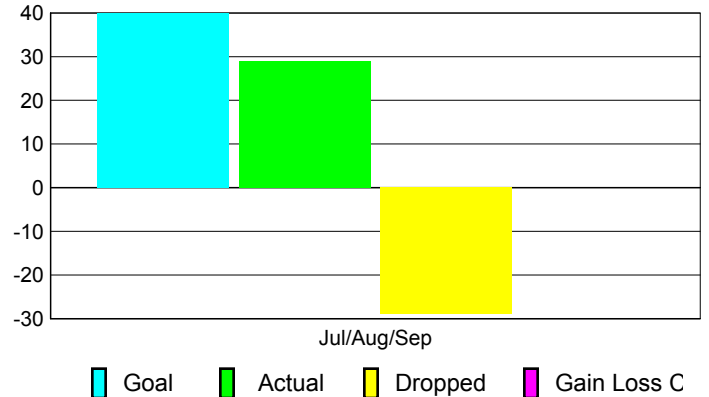

Membership Results 2010-2011

Goal, New, Dropped, Gain/Loss